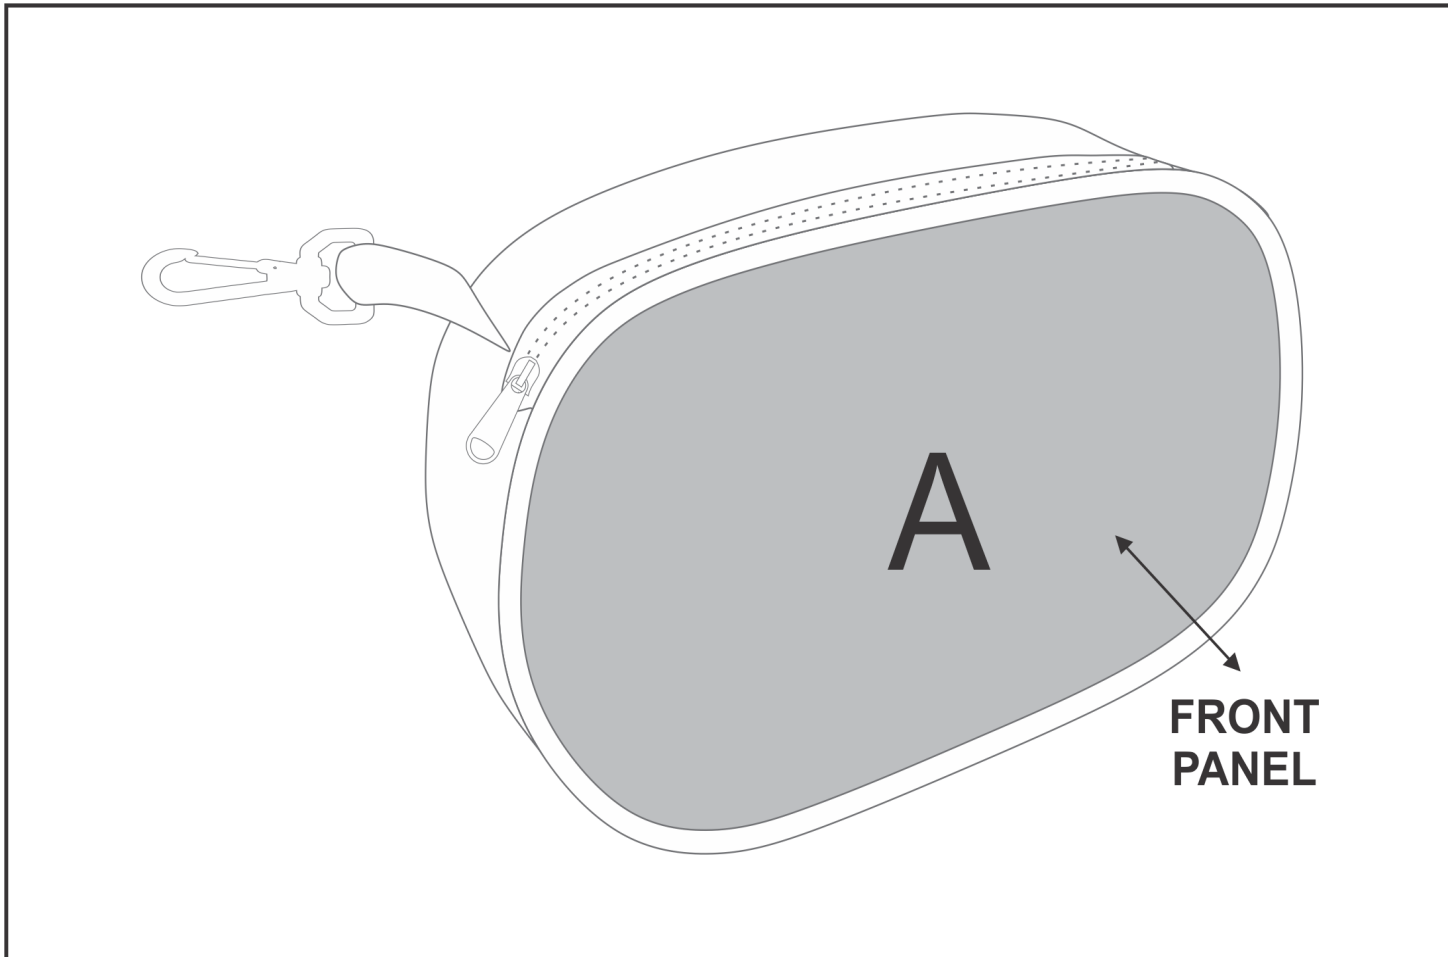

SA-HP-7-G

Hoppla Pines Club Accessory Golf Bag

Need to know:

Includes 1-Position Sublimation (setup fees apply)

- Please Note: We cannot guarantee 100% logo Alignment on all Brandable Panels.

Branding Options:

Position	Branding Method (Branding Code)	No. of Colours	Dimension
A	Custom Sublimation A (CPSUB-A)	Full Colour	127mm wide x 173mm high